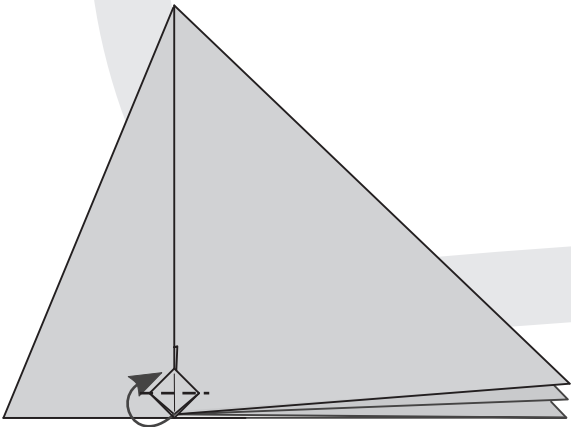

Choinka / Christmas tree

Designed and diagrammed by Artur Biernacki 2008
e-mail: artur-biernacki@wp.pl
www.origamiart.pl

11

12

10

9

7

8

13

14

16

15

17

18

22

23. Model gotowy.