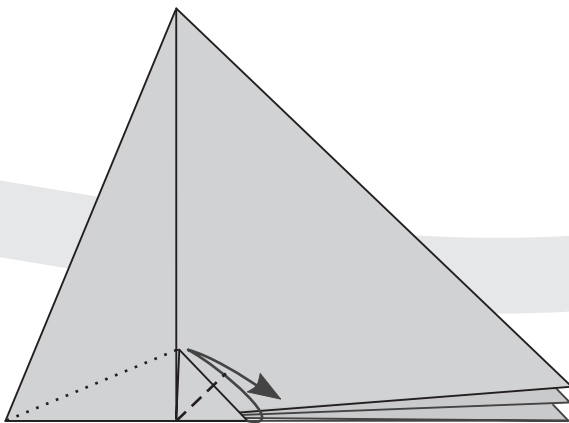

Choinka / Christmas tree

Designed and diagrammed by Artur Biernacki 2008
e-mail: artur-biernacki@wp.pl
www.origamiart.pl

11

12

10

9

7

8

13

14

16

15

17

18

22

23. Model gotowy.