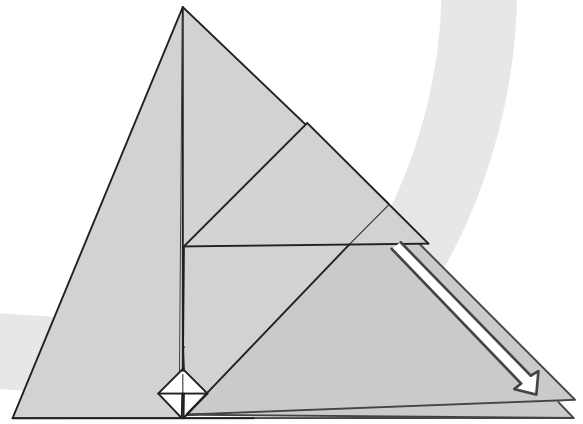

Choinka / Christmas tree

Designed and diagrammed by Artur Biernacki 2008
e-mail: artur-biernacki@wp.pl
www.origamiart.pl

11

12

10

9

7

8

13

14

16

15

17

18

22

23. Model gotowy.