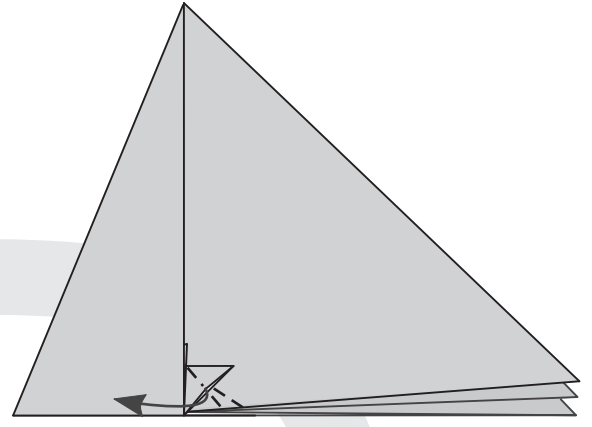

Choinka / Christmas tree

Designed and diagrammed by Artur Biernacki 2008
e-mail: artur-biernacki@wp.pl
www.origamiart.pl

11

12

10

9

7

8

13

14

16

15

17

18

22

23. Model gotowy.