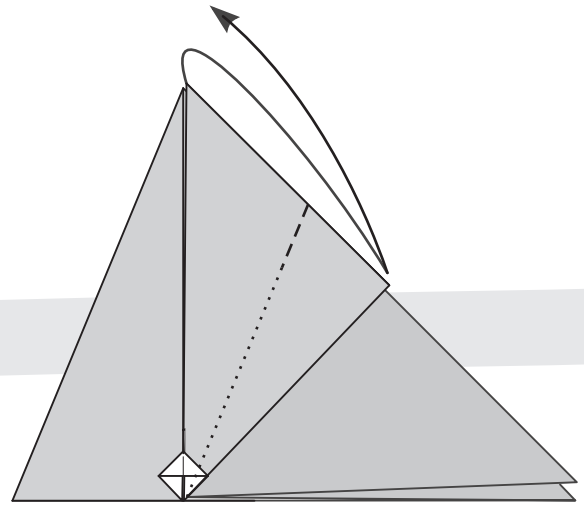

Choinka / Christmas tree

Designed and diagrammed by Artur Biernacki 2008
e-mail: artur-biernacki@wp.pl
www.origamiart.pl

11

12

10

9

7

8

13

14

16

15

17

18

22

23. Model gotowy.